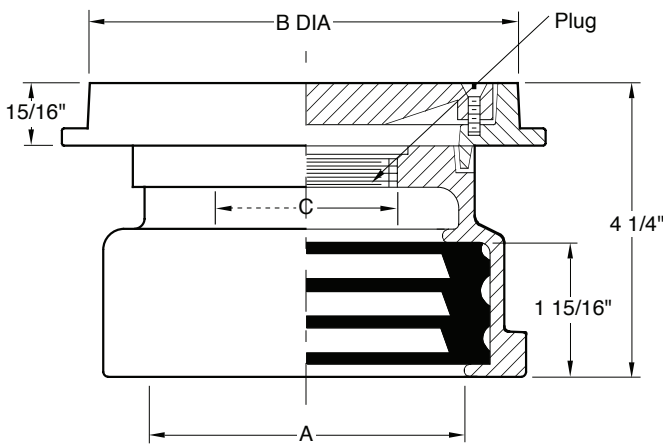

FLOOR CLEANOUTS AND ACCESSORIES

400 Series

TAG _____

Round Non-Adjustable Heavy-Duty Cleanout Top, Series 420

Product Description: Used in industrial and commercial buildings where floors are subject to heavy load traffic.

Features and Benefits:

- Round non-adjustable floor cleanout
- A.B.S. tapered threaded plug
- Heavy-duty Scoriated cast iron top
- Push-on type cleanout (L sized for service weight or no-hub cast iron, LXH sized for extra heavy cast iron or PVC pipe 2-4", LPVC for 6" PVC pipe.)

Series 420

Series Number	Pipe Size-"A"	Top Size-"B"	Plug Size-"C"
 420-L02	2"	6-1/4"	3-1/2"
 420-L03	3"	6-1/4"	3-1/2"
 420-L04	4"	6-1/4"	3-1/2"
 420-L06	6"	8-1/4"	4"
 420-LXH02	2"	6-1/4"	3-1/2"
 420-LXH03	3"	6-1/4"	3-1/2"
 420-LXH04	4"	6-1/4"	3-1/2"
 420-LXH06	6"	8-1/4"	4"
 420-LPVC06	6"	8-1/4"	4"

NOTE: Dimensional data is subject to manufacturing tolerances and change without notice.

A Product of:
JAY R. SMITH MFG. CO.
DIVISION OF SMITH INDUSTRIES, INC.
www.jrsmith.com

Series 420

SPM 1013

5/22

 **WARNING:** Cancer and Reproductive Harm - www.P65Warnings.ca.gov