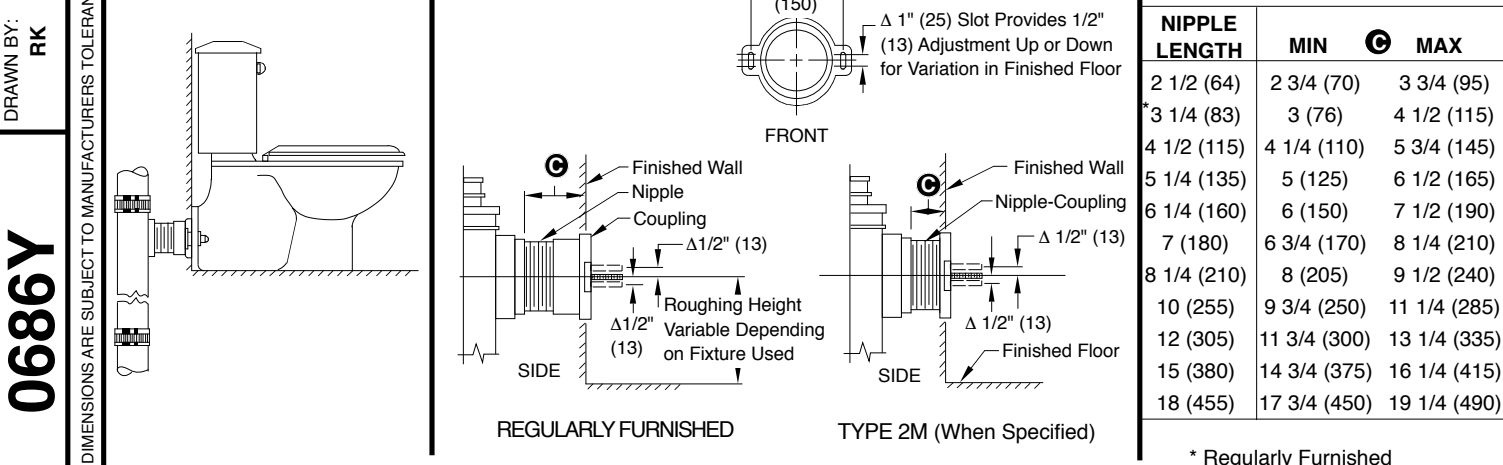

NO-HUB VERTICAL OFFSET WASTE FITTING

FOR USE WITH FLOOR MOUNTED BACK OUTLET CLOSET

TYPICAL APPLICATION **OUTLET CONNECTIONS** **NIPPLE LENGTHS AVAILABLE**

REV.	DATE	DESCRIPTION	BY	CKD. BY	WEIGHT POUNDS	VOLUME CUBIC FEET	FIGURE NUMBER
C B A	5-13-13 4-12-96 10-12-94	Revised Text Added Millimeters Submittal Update	TBW EMB CMB	CL BS BS			0686Y