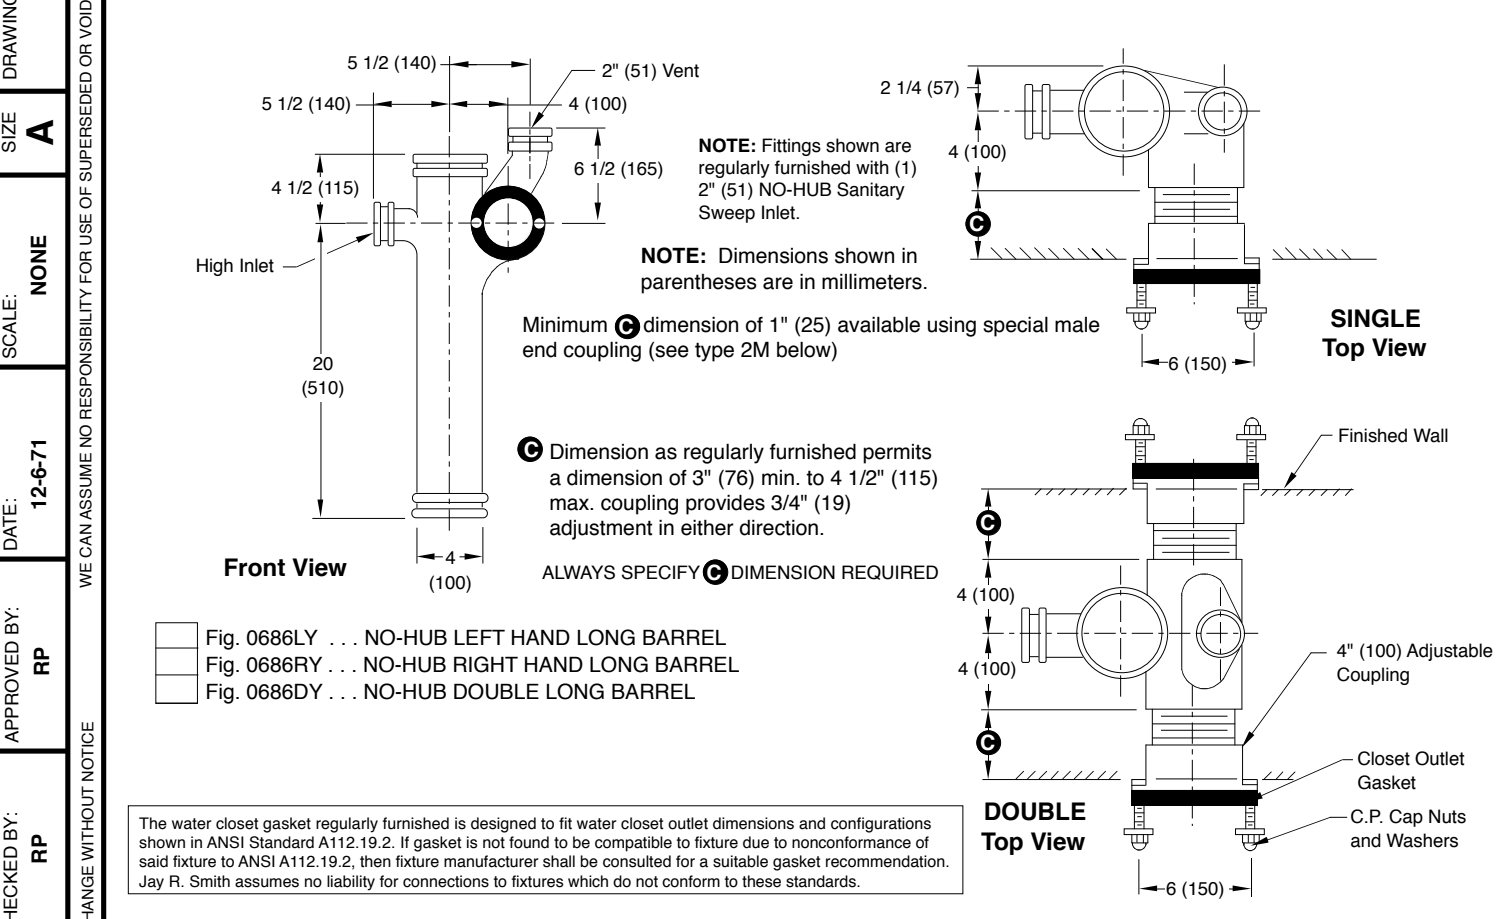

NO-HUB VERTICAL OFFSET WASTE FITTING

FOR USE WITH FLOOR MOUNTED BACK OUTLET CLOSET

TYPICAL APPLICATION **OUTLET CONNECTIONS** **NIPPLE LENGTHS AVAILABLE**

REV.	DATE	DESCRIPTION	BY	CKD. BY	WEIGHT POUNDS	VOLUME CUBIC FEET	FIGURE NUMBER
C B A	5-13-13 4-12-96 10-12-94	Revised Text Added Millimeters Submittal Update	TBW EMB CMB	CL BS BS			0686Y