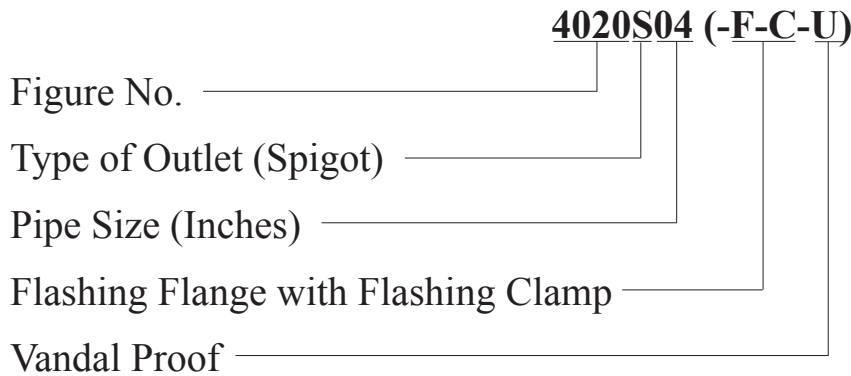

ORDERING GUIDELINES

4000 SERIES

After identifying the proper options required to meet the engineering specification, place order as shown below:

Examples:

*All variation suffixes are to be shown in parenthesis.

Drain Outlet Types:

- C Caulk Outlet
- T Threaded Outlet
- Y NO-HUB Outlet
- L Speedi-Set Service Weight
  (02, 03 & 04" sizes only)
- LXH Speedi-Set Extra Heavy
  (02, 03 & 04" sizes only)

Example: Pipe Size (Inches)

- 02 - 2"
- 03 - 3"
- 04 - 4"
- etc.