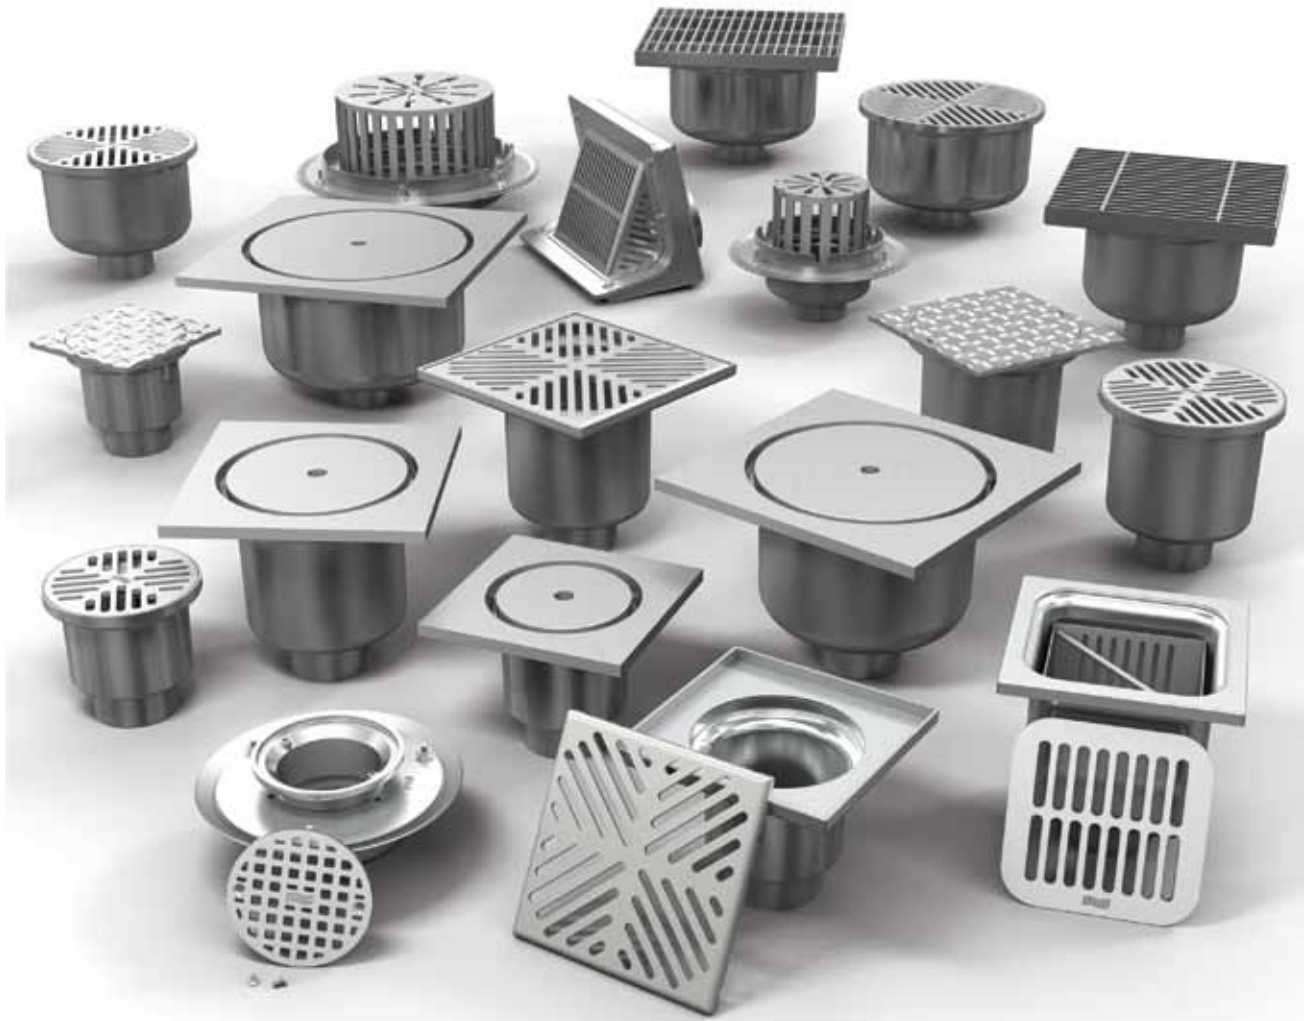

SMITH STAINLESS STEEL DRAINS 9600 SERIES

MEMBER OF

MORRIS GROUP
INTERNATIONAL

www.morrisgroup.co

Floor Drains • Floor Sinks • Cleanouts • Roof Drains

Jay R. Smith Mfg. Co. produces durable, sanitary and corrosion-resistant drains which offer lifelong service and enhanced custom appearance.

JAY R. SMITH MFG. CO.
MEMBER OF MORRIS GROUP INTERNATIONAL

CUSTOMER
DRIVEN
SINCE 1926

9600 Series

SMITH STAINLESS STEEL DRAINS

9600 SERIES

9600 General Purpose Floor Drain with Adjustable Strainer Head for Light Duty Use

9620-21(-S) General Purpose Floor Drain Square Top

9630-9633 General Purpose Floor Drain for Medium Duty Use Round Top

9646 General Purpose Floor Cleanout 6"(150) Round & 6 1/2"(165) Square

9610 General Purpose Floor Drain for Medium Duty Use

9620-9622 General Purpose Floor Drain for Medium Duty Use Round Top

9635-38(-SBG) General Purpose Area/Floor Drain Square Top Bar Grate

9682 General Purpose Roof Drain 10 1/2"(267) Diameter

9614(-SRF) Special Purpose Floor Drain with Heavy Duty Rim Flow Grate